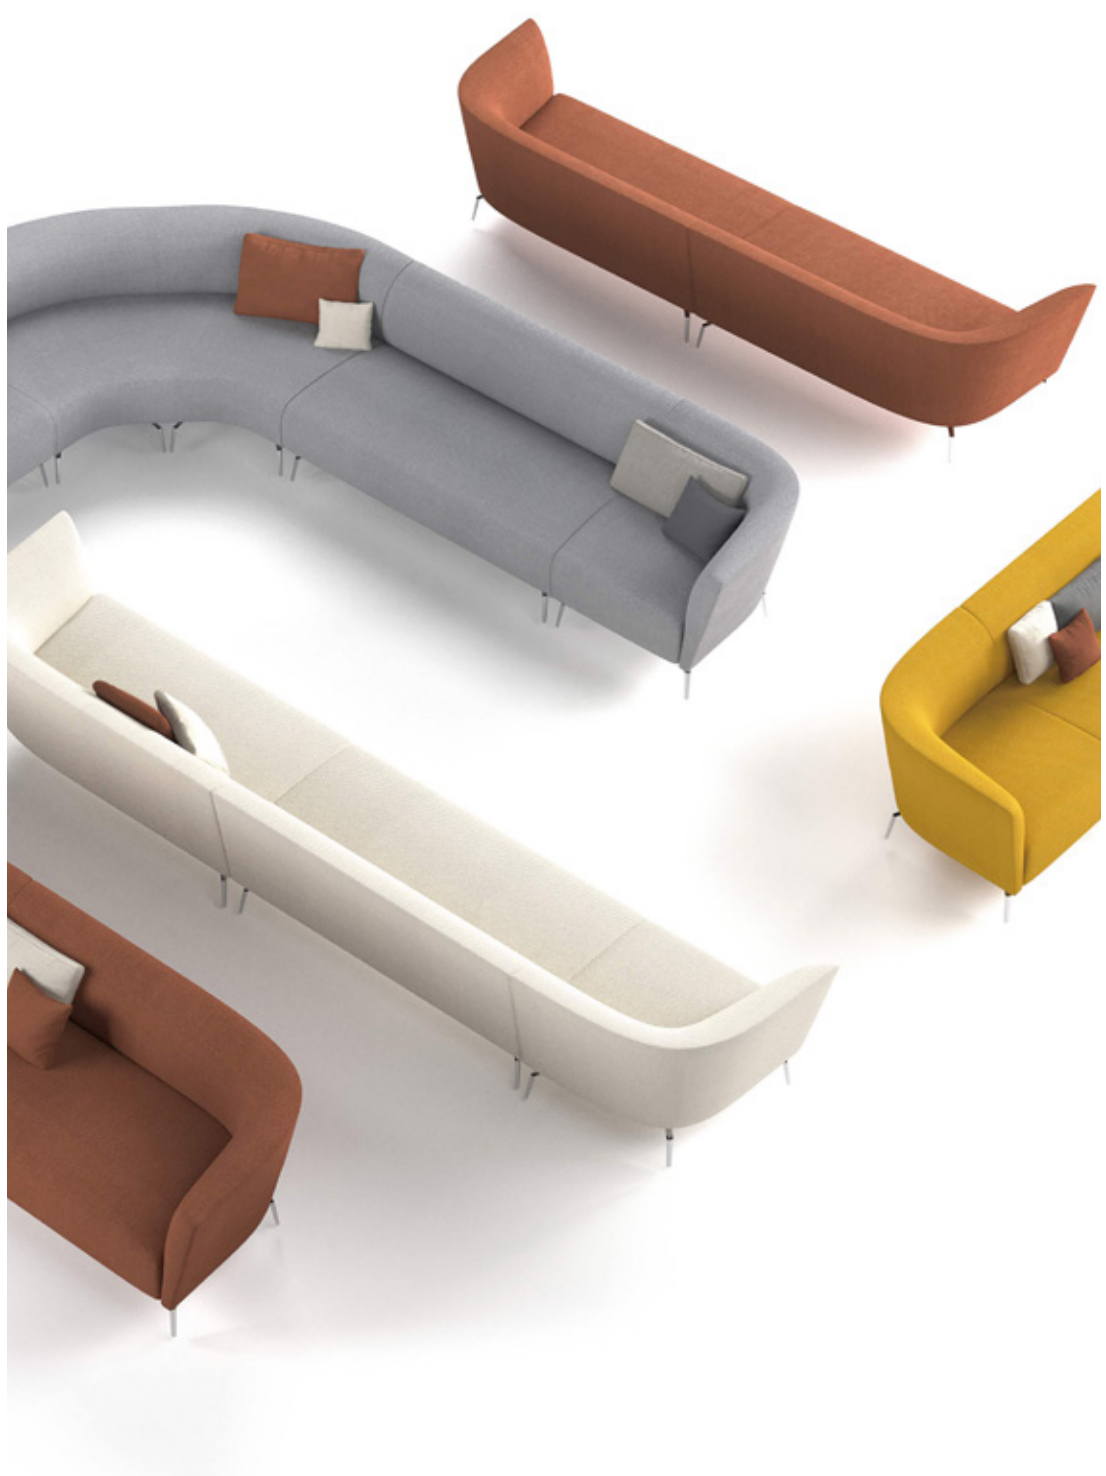

KAP

**“mould the
furniture to
work for
the space”**

FABRICS

- ART CATEGORY A
- HY CATEGORY B
- JA/JD CATEGORY B
- LIDO CATEGORY B
- MINA CATEGORY B
- SUNDAY CATEGORY B

See pages 81- 92 to see the full range of fabrics

KAP SOFA PIECES

2 Seat Sofa
High Back and Sides
Cat B Fabric C101121800

2 Seat Sofa
Cat B Fabric C101121805

Armchair
High Back and Sides
Cat B Fabric C101121810

Armchair
Cat B Fabric C101121815

2 Seat
Right Hand End Section
Cat B Fabric C101121820

2 Seat
Left Hand End Section
Cat B Fabric C101121825

Right Hand End Section
Cat B Fabric C101121830

Left Hand End Section
Cat B Fabric C101121835

2 Seat Sofa
Middle Section
Cat B Fabric C101121840

Corner Section
Cat B Fabric C101121845

2 Seat
Corner Section
Cat B Fabric C101121850