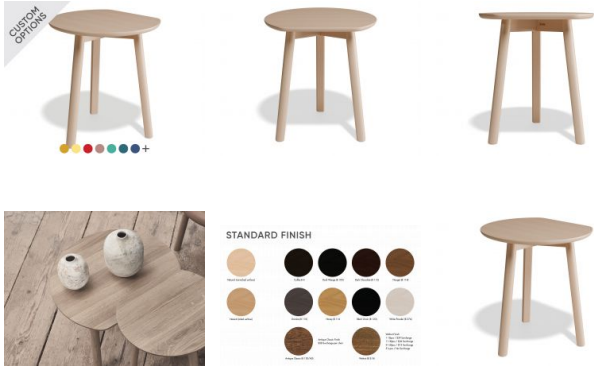

CUSTOM
OPTIONS

YYY Side Table - Round 45cm - By TON

Product Specifications

Diameter	450mm
Height	500mm
Material	Solid Natural European Oak and Beechwood
Weight	3.7kg
Manufacturer	TON

CUSTOM
OPTIONS

Designer
Alexander Gufler

Manufacturer
TON

Available Options

- Solid Oak - Standard Finish
- Solid Beech - Standard Finish
- Solid Beech - Pigment Finish