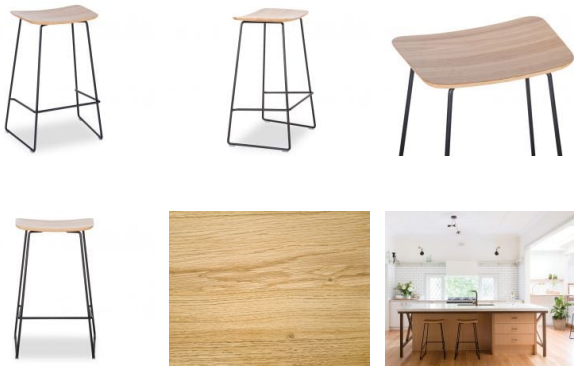

Winnie Stool - Black - Oak

Product Specifications

Seat Height	66cm
Overall Depth	34.5cm
Overall Width	45cm
Seat Size	41cm Wide x 29cm Deep
Footrest Height	22cm
Seat	Solid European Oak
Colour	Black
Frame Finish	Powder coated
Frame	Solid steel rod (Ã~ 12 mm)
Assembly	Simple
Designer	Glid Studio / Bent Design

Manufacturer
BENT DESIGN

Available Options

66cm (Kitchen Bench Height)
76cm (Commercial Bar Height)