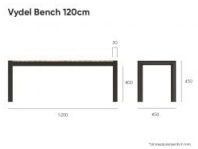

Vydel Bench Seat - Outdoor - 120cm - Teak - Charcoal

Product Specifications

Length	120cm
Width	45cm
Height	45cm
Colour	Charcoal
Top	Solid Teak
Frame	Powdercoated Aluminium
Suitable	Indoor/Outdoor
Use	Residential/Commercial
Designer	Bent Design Studio
Assembly Required	None