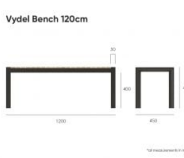

Vydel Bench Seat - Outdoor - 120cm - Teak - White

Product Specifications

Length	120cm
Width	45cm
Height	45cm
Top	Solid Teak
Colour	Matt White
Frame	Powdercoated Aluminium
Suitable	Indoor /Outdoor
Use	Residential/Commercial
Designer	Bent Design Studio
Assembly Required	None