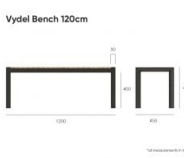

# Vydel Bench Seat - Outdoor - 120cm - Teak - White

## Product Specifications

Length	120cm
Width	45cm
Height	45cm
Top	Solid Teak
Colour	Matt White
Frame	Powdercoated Aluminium
Suitable	Indoor /Outdoor
Use	Residential/Commercial
Designer	Bent Design Studio
Assembly Required	None