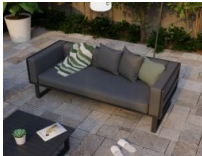

Vivara Sofa - Charcoal - Two Seater

Product Specifications

Width/Height/Depth:	200cm / 67cm / 85cm
Frame Colour:	Matt Charcoal
Frame Material:	Powdercoated Aluminium
Cushion Material:	Polyester Texteline Outdoor Fabric
Cushion Colour	Dark Grey
Internal Seat Width / Seat Depth	165cm / 68cm
Back Cushion Height:	26cm
Cushion Thickness:	14cm
Scatter Cushions Included	2
Assembly:	None
Manufacturer:	Bent Design Studio