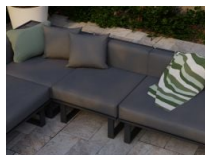

Vivara Sofa - Charcoal - Modular Section E - No Arm

Product Specifications

Width / Length	85cm / 71cm
Overall Height	68cm
Seat Height	43cm
Internal Seat Depth	68cm
Back Cushion Height	26cm
Cushion Thickness	14cm
Scatter Cushions Included	1
Frame Colour	Matt White
Frame Material	Powdercoated Aluminium
Cushion Material	Polyester Texteline Outdoor Fabric
Cushion Colour	Light Grey
Manufacturer	Bent Design Studio