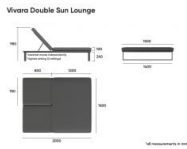

# Vivara Sun Lounge - White - Double

## Product Specifications

Width/Lenght/Height:	150cm/200cm/30cm
Frame Colour:	Matt White
Frame Material:	Powdercoated Aluminium
Cushion Material:	Light Grey Textilene Fabric
Cushion Thickness:	10cm
Back Cushion Height :	98cm
Adjustable Back Rest:	3 Positions
Seat Depth:	114cm
Assembly:	None
Manufacturer:	Bent Design Studio