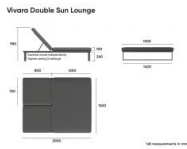

Vivara Sun Lounge - White - Double

Product Specifications

Width/Lenght/Height:	150cm/200cm/30cm
Frame Colour:	Matt White
Frame Material:	Powdercoated Aluminium
Cushion Material:	Light Grey Textilene Fabric
Cushion Thickness:	10cm
Back Cushion Height :	98cm
Adjustable Back Rest:	3 Positions
Seat Depth:	114cm
Assembly:	None
Manufacturer:	Bent Design Studio