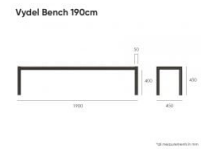

# Vydel Bench Seat - Outdoor - 190cm - Teak - Charcoal

## Product Specifications

Length	190cm
Width	45cm
Height	45cm
Colour	Charcoal
Top	Solid Teak
Frame	Powdercoated Aluminium
Suitable	Indoor/Outdoor
Use	Residential/Commercial
Designer	Bent Design Studio
Assembly Required	None