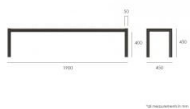

Vydel Bench Seat - Outdoor - 190cm - Teak - White

Product Specifications

Length	190cm
Width	45cm
Height	45cm
Top	Solid Teak
Colour	Matt White
Frame	Powdercoated Aluminium
Suitable	Indoor/Outdoor
Use	Residential/Commercial
Designer	Bent Design Studio
Assembly Required	None

Vydel Bench 190cm

Manufacturer
Bent Design