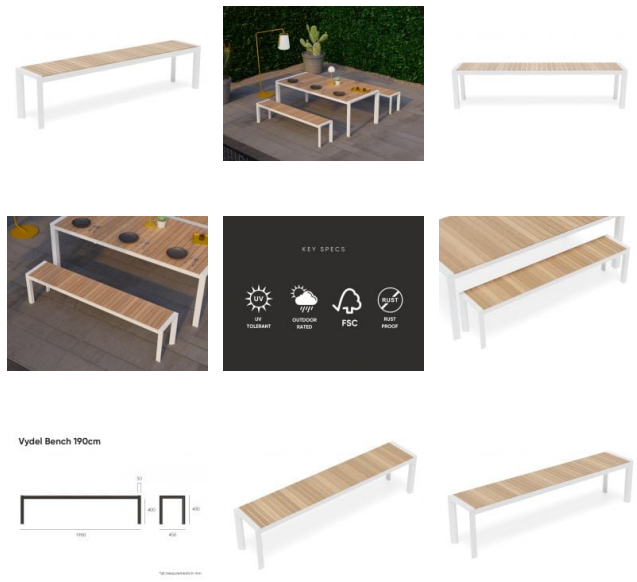

Vydel Bench Seat - Outdoor - 190cm - Teak - White

Product Specifications

| | |
|-------------------|------------------------|
| Length | 190cm |
| Width | 45cm |
| Height | 45cm |
| Top | Solid Teak |
| Colour | Matt White |
| Frame | Powdercoated Aluminium |
| Suitable | Indoor/Outdoor |
| Use | Residential/Commercial |
| Designer | Bent Design Studio |
| Assembly Required | None |