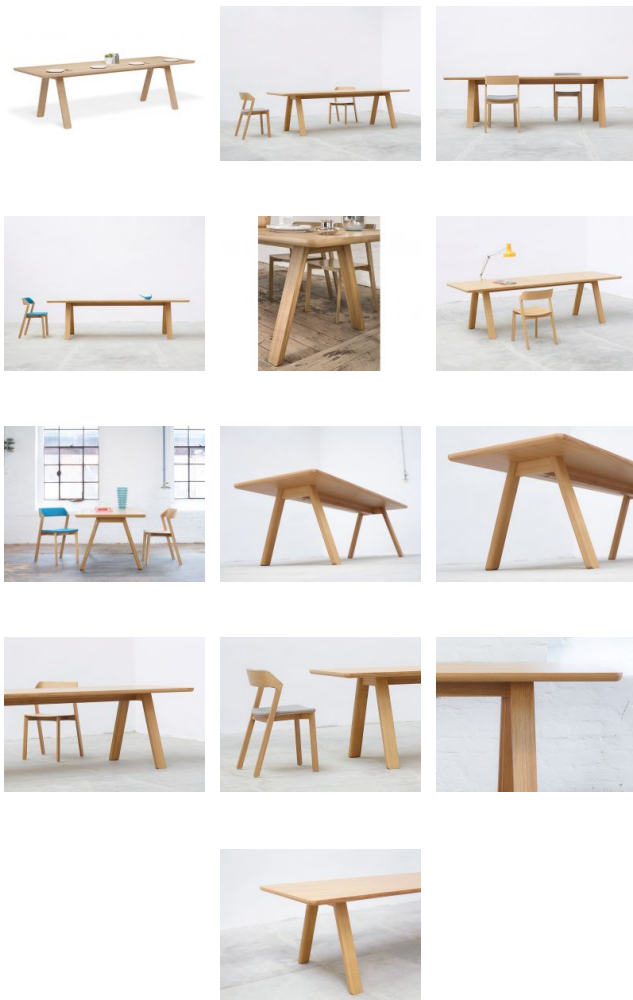

# Stelvio Dining Table - Natural Oak - 280cm X 100cm - By TON

## Product Specifications

Length	280 cm
Width	90cm
Finish	Natural
Total Height	76 cm
Distance between legs	190 cm
Table Top Material	Solid European Oak
Leg And Frame Material	Solid European Oak
Designer	ALEX GUFLER
Manufacturer	TON
Made in	Czech Republic (Europe)