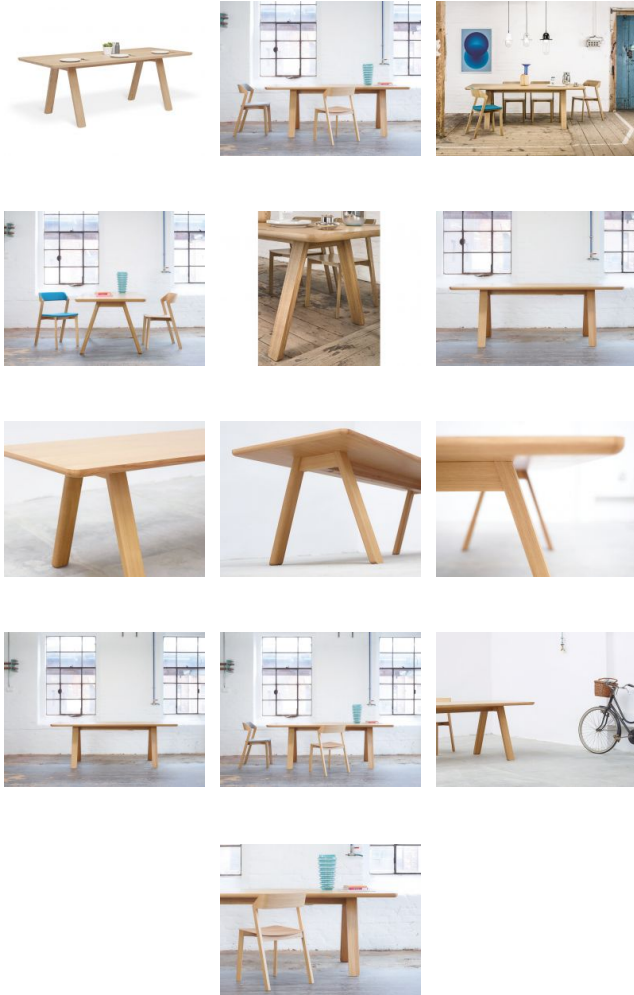

Stelvio Dining Table - Natural Oak - 220cm X 90cm - By TON

Product Specifications

Length	220cm
Width	90cm
Total Height	76cm
Distance between legs	130cm
Finish	Natural
Table Top Material	Solid European Oak
Frame and Leg Material	Solid European Oak
Designer	ALEX GUFLER
Manufacturer	TON
Made in	Czech Republic (Europe)