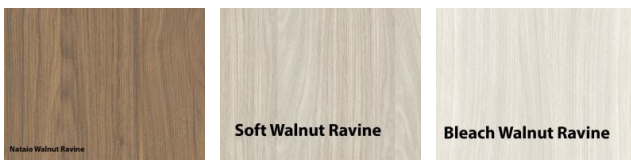

Available Options

60x60cm
70x70cm
80x80cm
90x90cm
60cm Round
70cm Round
80cm Round
90cm Round