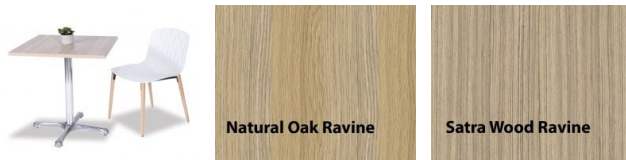

Manufacturer
Australian Made