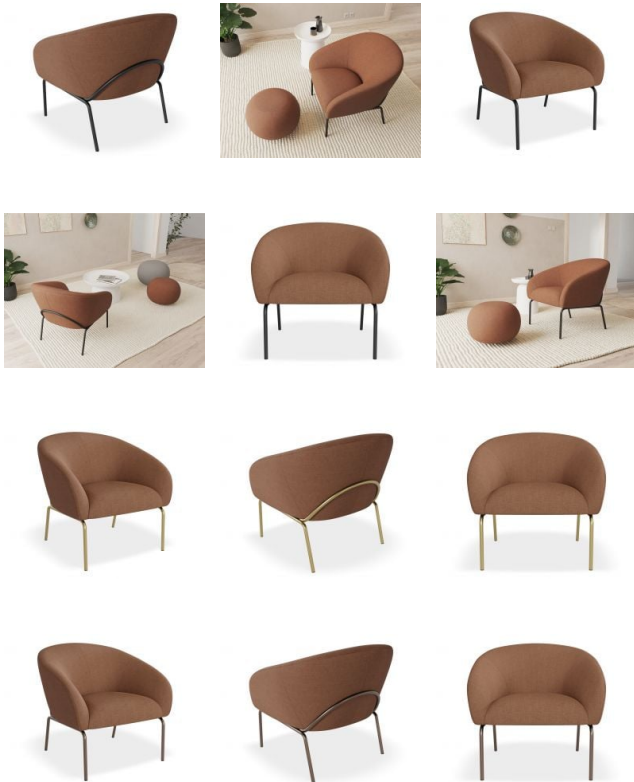

Solace Lounge Chair - Terracotta Rust

Product Specifications

Overall Size	76cm H x 70cm D x 80cm W
Backrest Height	36cm
Floor to Seat Height	47cm
Internal Seat Cushion Size	50cm W x 48cm D
Colour	Terracotta Rust Orange
Leg Colours	Brushed Matt Bronze / Brushed Matt Gold / Matt Black
Leg Material	Stainless Steel
Fabric	100% Polyester
Assembly	Basic
Weight Rating	120kg

Manufacturer
BENT DESIGN

Available Options

- Matt Black Legs
- Brushed Matt Gold Legs
- Brushed Matt Bronze Legs