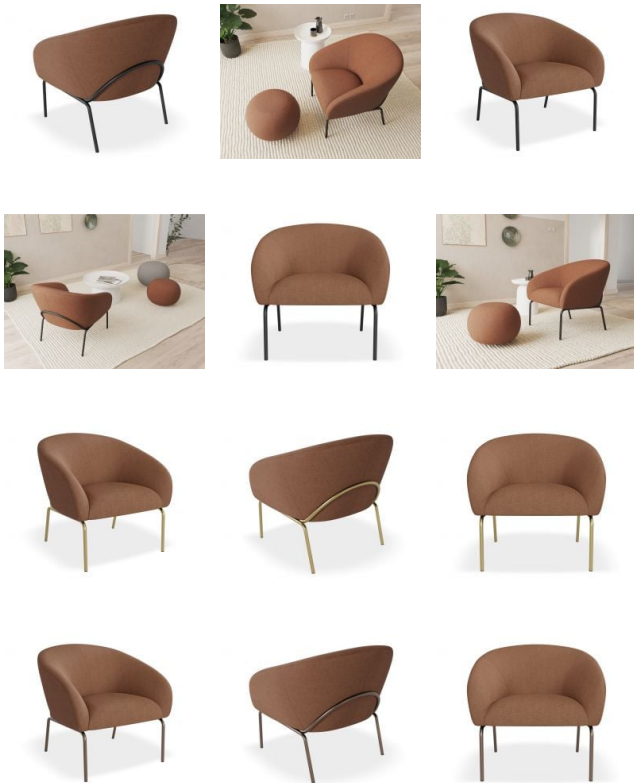

# Solace Lounge Chair - Terracotta Rust

## Product Specifications

Overall Size	76cm H x 70cm D x 80cm W
Backrest Height	36cm
Floor to Seat Height	47cm
Internal Seat Cushion Size	50cm W x 48cm D
Colour	Terracotta Rust Orange
Leg Colours	Brushed Matt Bronze / Brushed Matt Gold / Matt Black
Leg Material	Stainless Steel
Fabric	100% Polyester
Assembly	Basic
Weight Rating	120kg

## Available Options

Matt Black Legs
Brushed Matt Gold Legs
Brushed Matt Bronze Legs

Solace Lounge Chair