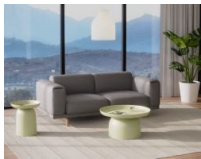

# Soda Coffee - Large - Dusty Green

## Product Specifications

Diameter	750mm
Height	380mm
Base width	450mm
Colour	Satin Green
Material	Powdercoated Steel
Manufacturer	Bent Design
Assembly Required	Basic Assembly

**Manufacturer**  
LEVEL  
manufacturer