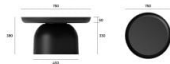

Soda Coffee Table Large