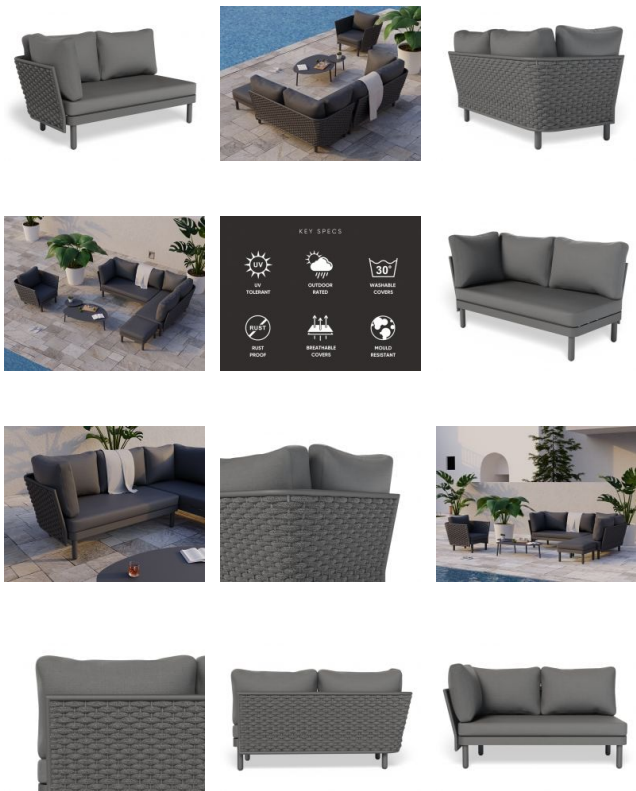

# Siano Modular Left Arm 2 Seater - Outdoor - Charcoal - Dark Grey Cushion

## Product Specifications

Seat Width:	155cm
Seat Depth:	80cm
Seat Height:	40cm
Arm Height:	69cm
Frame Colour:	Matt Charcoal
Frame Material:	Powdercoated Aluminium
Cushion Material:	Dark Grey Textilene Fabric
Seat Cushion Thickness:	11cm
Back Cushion Height:	46cm
Overall Seat Height:	69cm
Assembly:	None
Manufacturer	Bent Design Studio