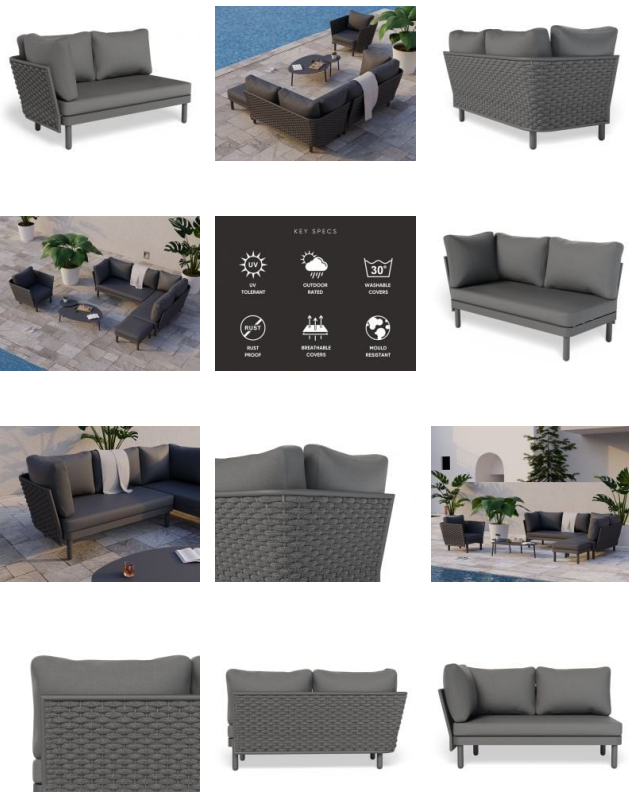

Siano Modular Left Arm 2 Seater - Outdoor - Charcoal - Dark Grey Cushion

Product Specifications

Seat Width:	155cm
Seat Depth:	80cm
Seat Height:	40cm
Arm Height:	69cm
Frame Colour:	Matt Charcoal
Frame Material:	Powdercoated Aluminium
Cushion Material:	Dark Grey Textilene Fabric
Seat Cushion Thickness:	11cm
Back Cushion Height:	46cm
Overall Seat Height:	69cm
Assembly:	None
Manufacturer	Bent Design Studio