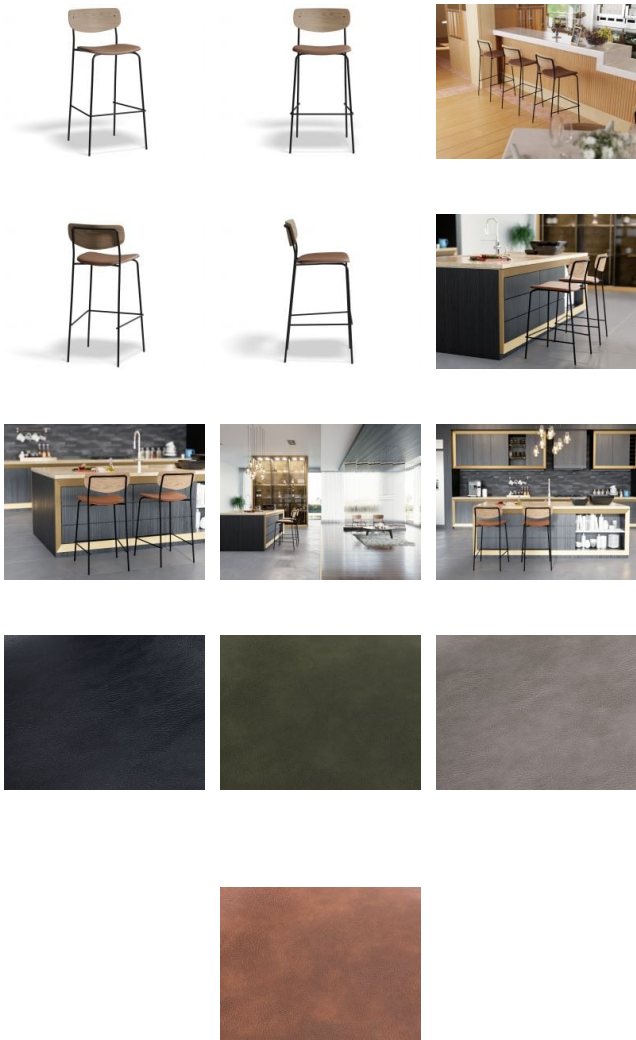

Rylie Bar Stool - Natural - Upholstered

Product Specifications

Counter Stool Overall Size	49cm W x 95cm H x 52cm D
High Stool Overall Size	49cm W x 105cm H x 52cm D
Seat Height	65cm or 75cm
Seat Size	44cm W x 42cm D
Frame Colour & Material	Black Powdercoated Steel
Seat Material	Vintage Vegan Leather (PU)
Backrest Material	Natural American Ash
Assembly Required	Basic Assembly

Manufacturer
LEVEL
manufacturer

Available Options

75cm Bar Height - Tan Vegan Leather Seat
75cm Bar Height - Black Vegan Leather Seat
75cm Bar Height - Green Vegan Leather Seat
75cm Bar Height - Grey Vegan Leather Seat
65cm Kitchen Height - Tan Vegan Leather Seat
65cm Kitchen Height - Black Vegan Leather Seat
65cm Kitchen Height - Green Vegan Leather Seat
65cm Kitchen Height - Grey Vegan Leather Seat