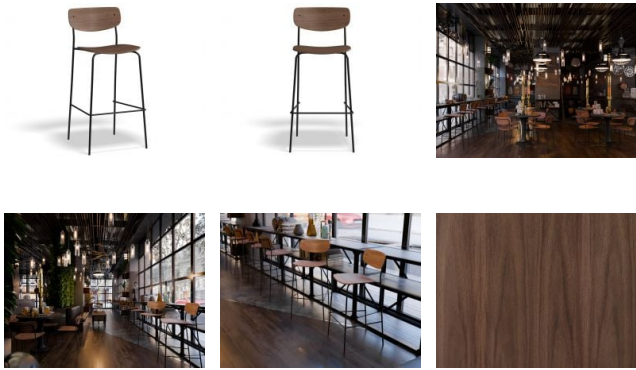

Rylie Stool - American Walnut Seat And Backrest

Product Specifications

Counter Stool Overall Size	49cm W x 95cm H x 52cm D
High Stool Overall Size	49cm W x 105cm H x 52cm D
Seat Height	65cm or 75cm
Seat Size	44cm W x 42cm D
Frame Colour & Material	Black Powdercoated Steel
Seat & Backrest Material	American Walnut Veneer
Stackable	Yes (4 High)
Assembly Required	Basic Assembly

Manufacturer
LEVEL

Available Options

75cm Bar Height
65cm Counter Kitchen Height