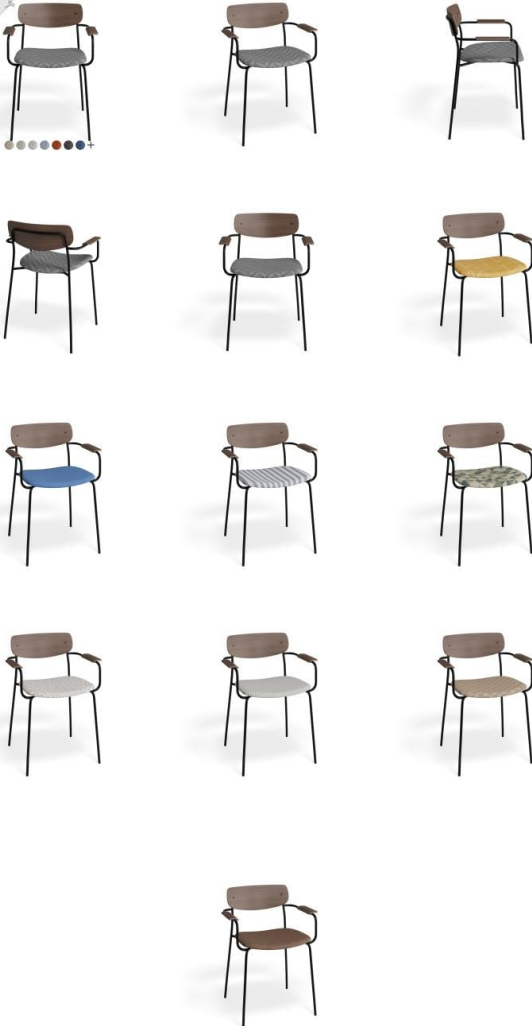

Rylie Armchair - Walnut - Custom Upholstered

Product Specifications

Overall Size	46cm W x 77cm H x 52cm D
Seat Height	45cm
Seat Size	44cm W x 42cm D
Seat Material	Vintage Vegan Leather (PU)
Frame Colour & Material	Black Powdercoated Steel
Backrest Material	American Walnut Veneer
Assembly Required	Basic Assembly

CUSTOM
UPHOLSTERY