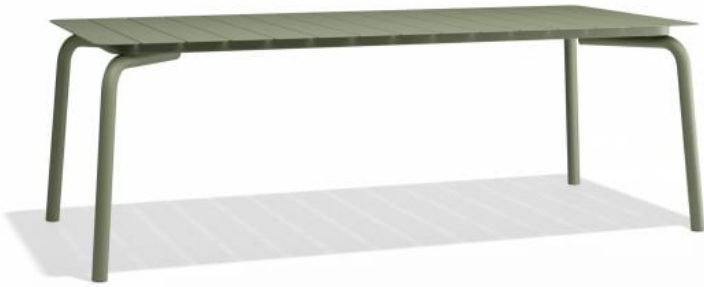

Roku Dining Table 220cm - Outdoor - Matte Eucalyptus Green

Product Specifications

Table Size	220cm x 100cm x 75cm
Frame Colour & Material	Matte Eucalyptus Green & Aluminium Powder coated
Foot Protector	Adjustable Nylon Glides
Designer	Bent Design Studio

Manufacturer
BENT DESIGN

BENT