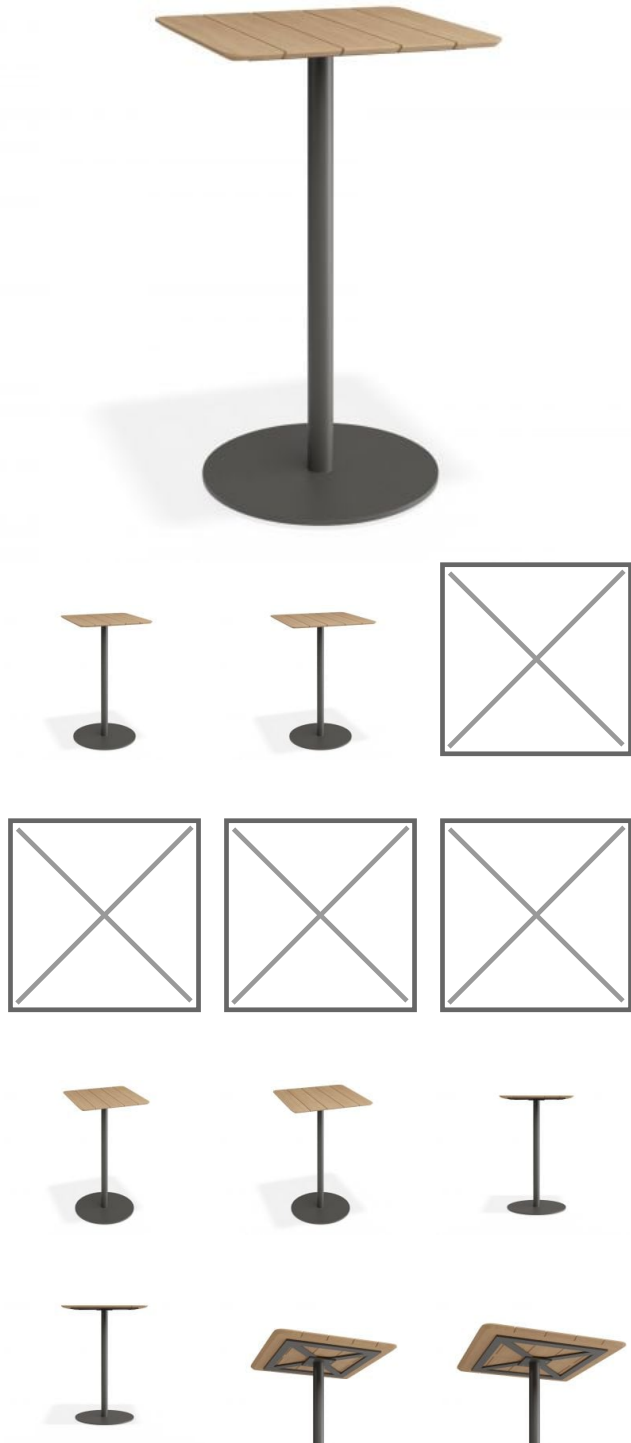

Roku High Bar Teak Table - Outdoor - Matte Charcoal

Product Specifications

Table Top Size	65cm x 65cm OR 75cm x 75cm
Top Material	Teak
Height	105cm
Frame Colour & Material	Matt Charcoal ALuminium Powdercoated
Foot Protector	Adjustable Nylon Glides
Designer	Bent Design Studio
Weight	TBA
Assembly Required	Basic Assembly

Designer Jason Chia
Manufacturer BENT DESIGN manufacturer

Designer Image

Available Options

- 65 x 65cm Table Top
- 75 x 75cm Table Top