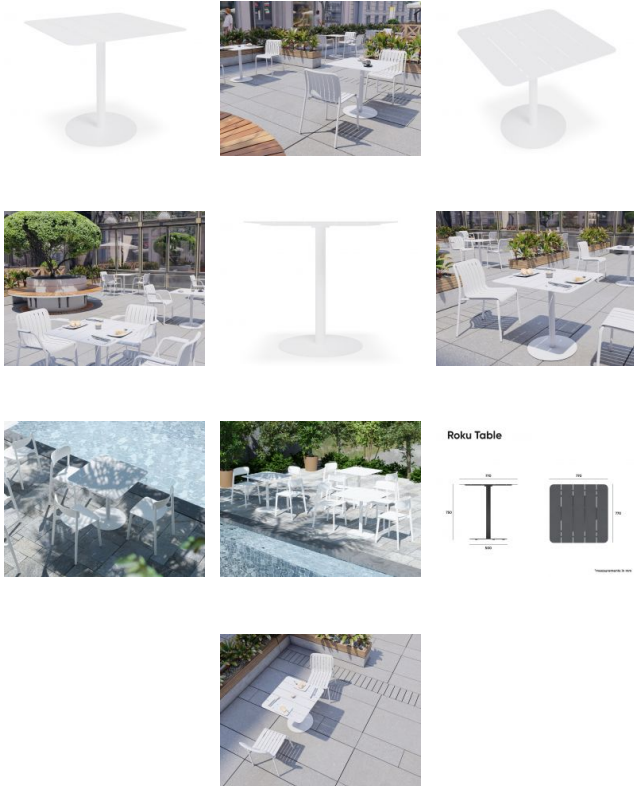

Roku Cafe Table - Outdoor - White

Product Specifications

Table Top Size	65cm x 65cm OR 75cm x 75cm
Height	75cm
Frame Colour & Material	Matt White Aluminium Powdercoated
Foot Protector	Adjustable Nylon Glides
Designer	Bent Design Studio
Assembly Required	Basic Assembly

Manufacturer
BENT DESIGN

Available Options

- 65 x 65cm Table Top
- 75 x 75cm Table Top