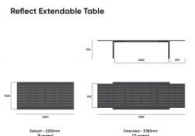

Product Specifications

Length	220 to 338cm
Width	106cm
Height	75cm
Frame Material:	Powdercoated Aluminum
Frame Colour:	Matt Charcoal
Assembly:	Required
Manufacturer:	Bent Design Studio

EXTENDABLE