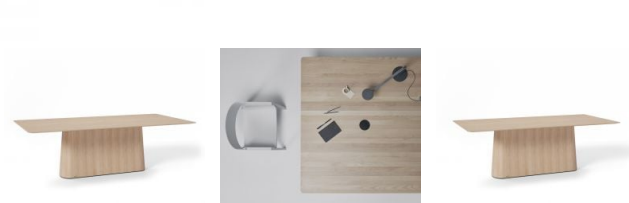

P.O.V. Table 465

Rectangle - European Oak - By TON

Product Specifications

| | |
|--------------------|--------------------|
| Width | 110cm / 120cm |
| Length | 220cm / 240cm |
| Height | 75.5cm |
| Base Width | 35cm |
| Base Length | 132.5cm / 152.5cm |
| Table top Material | Solid European Oak |
| Base Material | Veneer |
| Manufacturer | TON |
| Made in | Czech Republic |

Designer
kaschkasch

Manufacturer
TON
manufacturer

Designer Image

Available Options

110 x 220cm

120 x 240cm