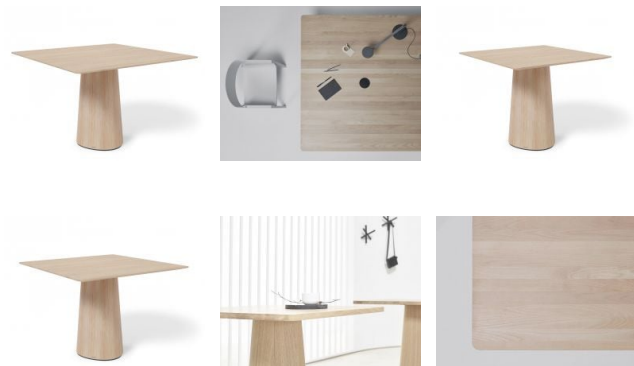

P.O.V. Table 461 Square - Natural Oak - By TON

Product Specifications

Made in:	Czech Republic
Table Top:	90cm x 90cm / 100cm x 100cm / 110 x 100cm
Height:	75.5cm
Base Width:	40cm
Base Material:	Veneer
Manufacturer:	TON
Material:	Solid European Oak

Designer
kaschkasch

Manufacturer
TON
manufacturer

Designer Image

Available Options

90x90cm Top
100x100cm Top
110x110cm Top