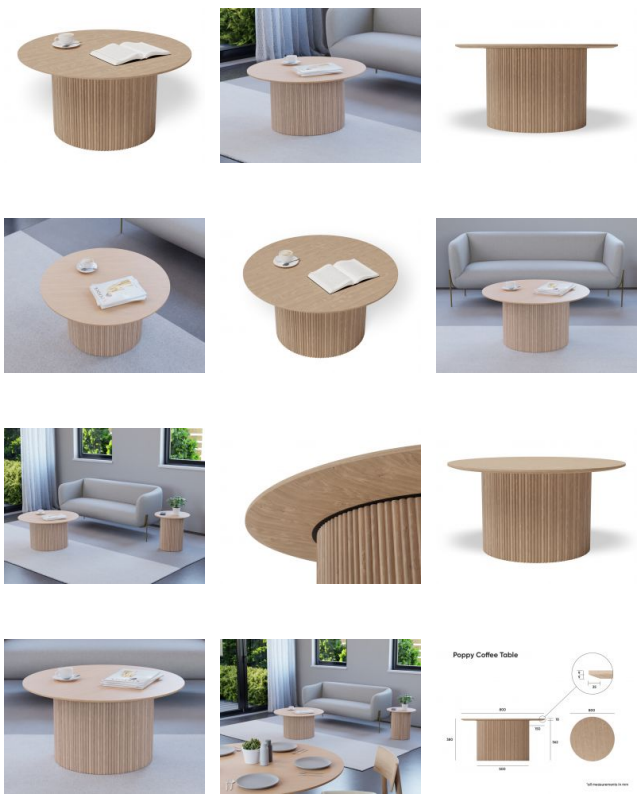

Poppy Coffee Table - Natural

Product Specifications

Diameter	800mm
Height	400mm
Base Diameter	600mm
Overhang	100mm
Top Thickness	18mm
Colour	Natural
Material	Natural Ash Veneer Top / Solid American Ash Slatt Base
Assembly Required	None

Manufacturer
BENT DESIGN