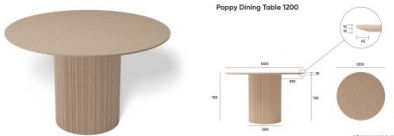

**4-5  
SEATER**

# Poppy Dining Table - Natural - 120cm

## Product Specifications

DELIVERY INFORMATION	Due to this item being bulky, delivery may take up to an additional 7-10 days
Diameter	1200mm
Height	750mm
Base Diameter	500mm
Overhang	325mm
Top Thickness	25mm
Colour	Natural American Ash
Material	Natural Ash Veneer Top / Solid Ash Slatt Base
Assembly Required	Basic Assembly