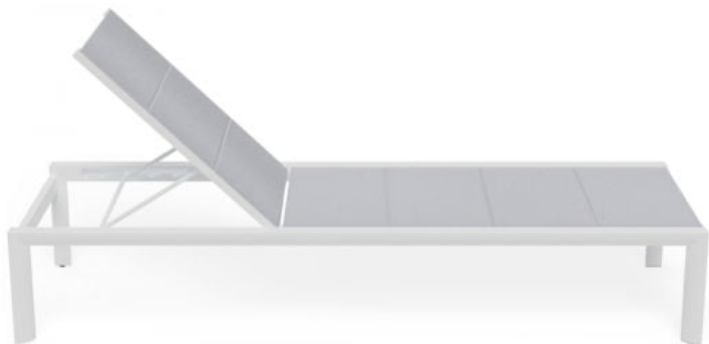

# Alvor Sun Lounge - White - Light Grey Mesh

## Product Specifications

Width	70cm
Length	190cm
Height	33cm
Frame Colour	Matt White
Seat Colour	Light Grey
Seat Material	Nexus Coated Polyester Fabric
Frame Material	Powdercoated Aluminium
Wheels	Yes
Manufacturer	Bent Design Studio
Assembly	Not Required