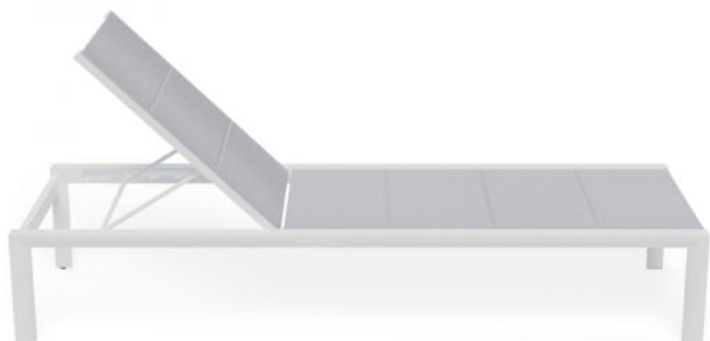

# Alvor Sun Lounge - White - Light Grey Mesh

## Product Specifications

Width	70cm
Length	190cm
Height	33cm
Frame Colour	Matt White
Seat Colour	Light Grey
Seat Material	Nexus Coated Polyester Fabric
Frame Material	Powdercoated Aluminium
Wheels	Yes
Manufacturer	Bent Design Studio
Assembly	Not Required