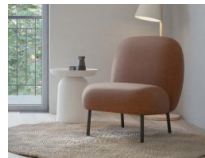

Moulon Lounge Chair - Terracotta Rust

Product Specifications

Overall Size	78cm H x 65cm D x 58cm W
Backrest Height	40cm
Floor to Seat Height	40cm
Internal Seat Cushion Size	59cmW x 48cm D
Colour	Terracotta Rust (Orange)
Leg Colours	Brushed Matt Bronze / Brushed Matt Gold / Matt Black
Leg Material	Stainless Steel
Fabric	100% Polyester
Assembly	Basic
Weight Rating	120kg