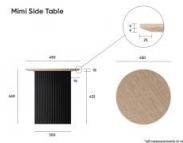

Mimi Side Table - Black - Black

Product Specifications

Diameter	450mm
Height	450mm
Base Diameter	300mm
Top Thickness	18mm
Overhang	75mm
Colour	Black Stained Ash / Black
Material	Natural Ash Veneer / MDF
Assembly Required	None