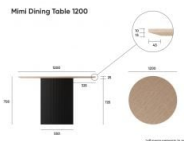

# Mimi Dining Table - Black - Natural - 120cm

## Product Specifications

DELIVERY INFORMATION	Due to this item being bulky, delivery may take up to an additional 7-10 days
Diameter	1200mm
Height	750mm
Base Diameter	500mm
Overhang	325mm
Top Thickness	25mm
Colour	Natural / Matt Black
Material	Natural Ash Veneer / MDF
Assembly Required	Basic Assembly