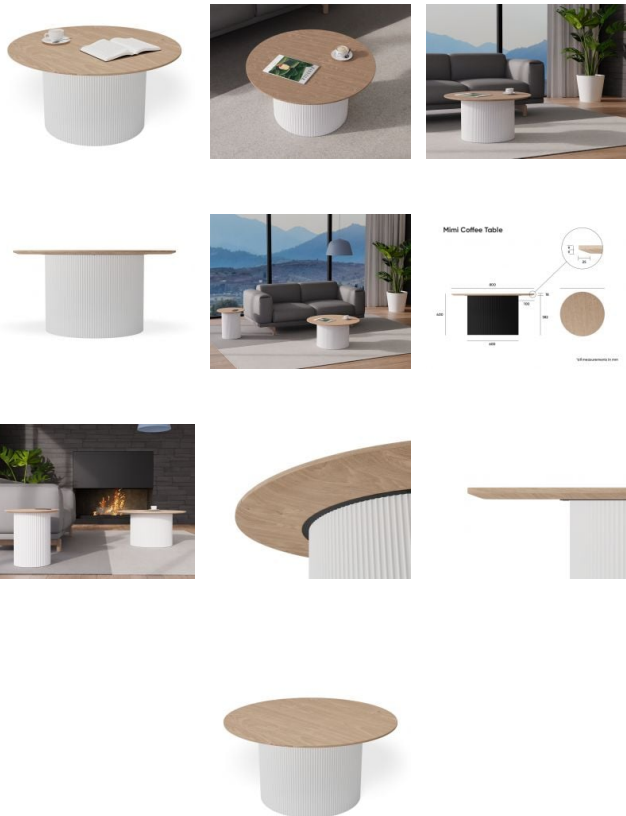

# Mimi Coffee Table - White - Natural

## Product Specifications

Diameter	800mm
Height	400mm
Base Diameter	600mm
Overhang	100mm
Top Thickness	18mm
Colour	Natural / Matt White
Material	Natural Ash Veneer / MDF
Assembly Required	None

**Manufacturer**  
BENT DESIGN  
manufacturer