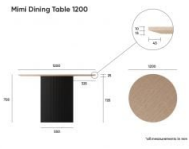

# Mimi Dining Table - Black - Black - 120cm

## Product Specifications

DELIVERY INFORMATION	Due to this item being bulky, delivery may take up to an additional 7-10 days
Diameter	1200mm
Height	750mm
Base Diameter	500mm
Overhang	350mm
Top Thickness	25mm
Colour	Black / Matt Black
Material	Black Stained Ash Veneer / MDF
Assembly Required	Basic Assembly