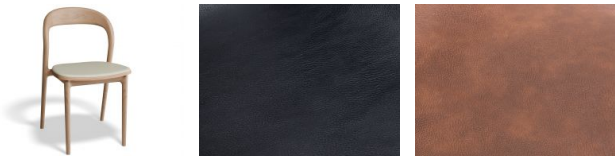

# Mia Chair - Natural With Pad

## Product Specifications

Seat Height:	50cm
Overall Size:	48cm W x 80cm H x 52cm D
Frame Colour & Material:	Natural American Ash
Seat Colour & Material:	Faux Leather PU
Assembly:	None Required

**Manufacturer**  
LEVEL

## Available Options

- Vintage Tan Vegan Leather Seat Pad
- Vintage Green Vegan Leather Seat Pad
- Vintage Black Vegan Leather Seat Pad
- Vintage Grey Vegan Leather Seat Pad
- White Vegan Leather Seat Pad