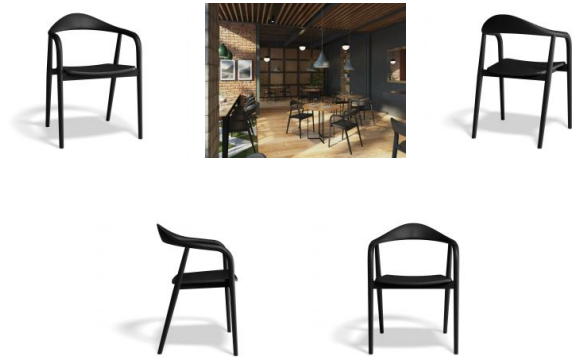

Arki Armchair - Black Ash

Product Specifications

Seat Height	45cm
Overall Size	51cm W x 79cm H x 55cm D
Seat Size	45 W x 48 D
Armrest Height	67cm
Frame Colour & Material	Black Stained American Ash
Seat Colour & Material	Black Stained American Ash
Assembly	None