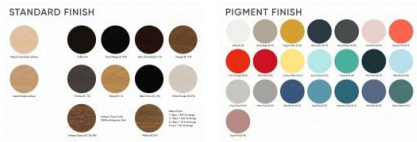

CUSTOM OPTIONS

Merano Bar Stool - Upholstered Seat And Veneer Back - By TON

Product Specifications

Seat Height	68/80cm
Overall Width	49/49cm
Overall Depth	47.9/47.9cm
Overall Height	82.4cm (Low barstool)
Colour	Various Upholstery PDFs available
Upholstery	Custom Upholstery PDFs available
Frame Material	Beech / Oak / American Walnut
Weight	6/6.5KG
Carton Dimensions	53x50x87/53x50x104
Designer	Alexander Gufler
Manufacturer	TON
Warranty	5 Years

Designer Alexander Gufler
Manufacturer TON manufacturer

Designer Image

Available Options

- 66cm Beechwood - Category A Seat Upholstery Veneer Back - Standard Finish
- 66cm Beechwood - Category B Seat Upholstery Veneer Back - Standard Finish
- 66cm Beechwood - Category C Seat Upholstery Veneer Back - Standard Finish
- 66cm Beechwood - Category D Seat Upholstery Veneer Back - Standard Finish
- 66cm Beechwood - Category 1 Leather Seat Veneer Back - Standard Finish
- 66cm Beechwood - Category 2 Leather Seat Veneer Back - Standard Finish
- 66cm Beechwood - Healthcare Upholstery Veneer Back - Standard Finish
- 66cm Beechwood - Category A Seat Upholstery Veneer Back - Pigment Finish
- 66cm Beechwood - Category B Seat Upholstery Veneer Back - Pigment Finish
- 66cm Beechwood - Category C Seat Upholstery Veneer Back - Pigment Finish