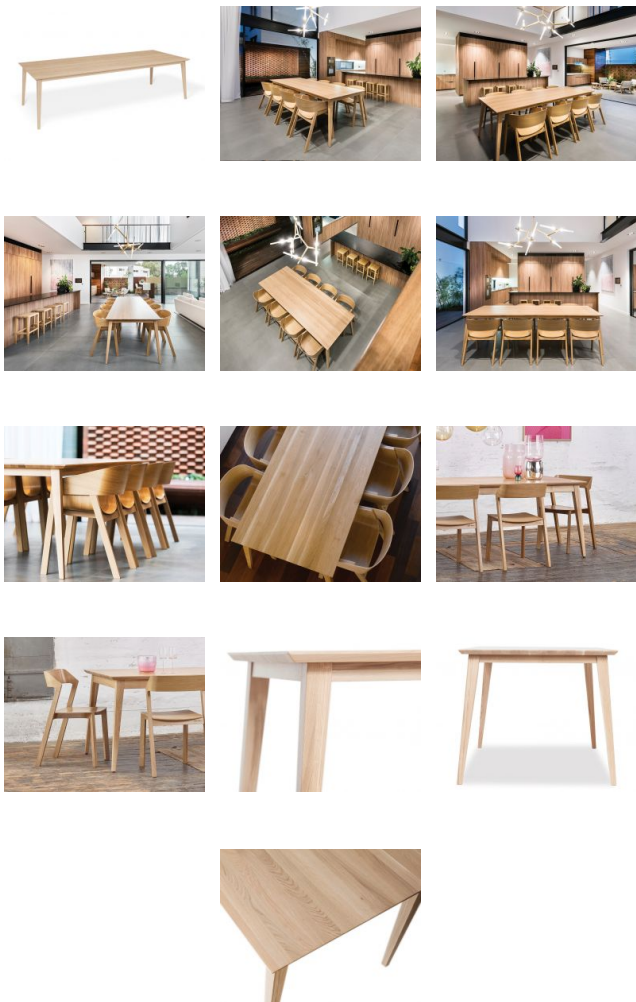

Jutland Dining Table - Natural Oak - 280cm X 110cm - By TON

Product Specifications

Length	280 cm
Width	110 cm
Height	77 cm
Tabletop Thickness	2.8 cm
Finish	Natural / Clear lacquer
Table Top Material	European Oak - Solid
Leg Material	European Oak - Solid
Assembly	Legs require attaching, tool and screws supplied
Designer	Mads K. Johansen
Manufacturer	TON CZ (Made in Czech Republic)