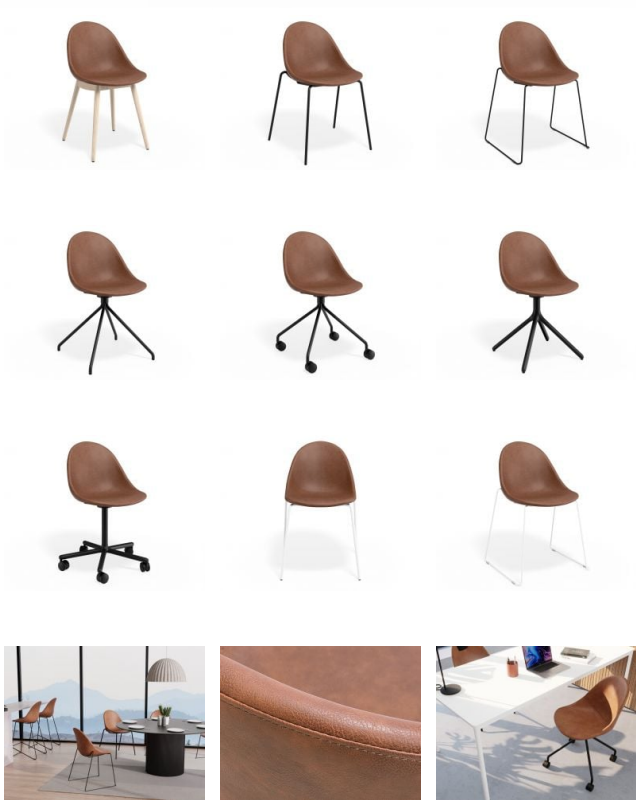

Pebble Chair Tan Upholstered Vintage Seat

Product Specifications

4 Post (Steel)	Stackable up to 4-high
Dimensions	54cmW x 53cmD x 78cmH
Sled Base (Steel)	Stackable up to 4-high
Dimensions	54cmW x 54cmD x 78cmH
Swivel Base (Aluminium)	Stackable up to 4-high
Dimensions	45cmW x 54cmD x 79cmH
Swivel Base Castors (Aluminium)	Stackable up to 4-high
Dimensions	49cmW x 54.5cmD x 78cmH
Pyramid Fixed Base (Steel)	Stackable up to 4-high
Dimensions	45cmW x 54cmD x 79cmH
Pyramid Fixed Base Castors (Steel)	Stackable up to 4-high
Dimensions	49cmW x 54.5cmD x 78cmH
Seat Dimensions	46cmH x 46cmW
Frame Colour	Black or White
Seat Material	PU Upholstery (Vegan Leather)
Seat Colour	Vintage Brown / Tan
Weight Rating	150kg SGS Rated
Assembly Required	Basic Assembly

Manufacturer
LEVEL
manufacturer

Available Options

Natural Beechwood Base
4 Post - Black
Sled Base - Black
Pyramid Fixed Base - Black
Pyramid Fixed Base with Castors - Black
Swivel Base - Black
Swivel Base w Castors - Black
4 Post Base - White

Available Options

Sled Base - White