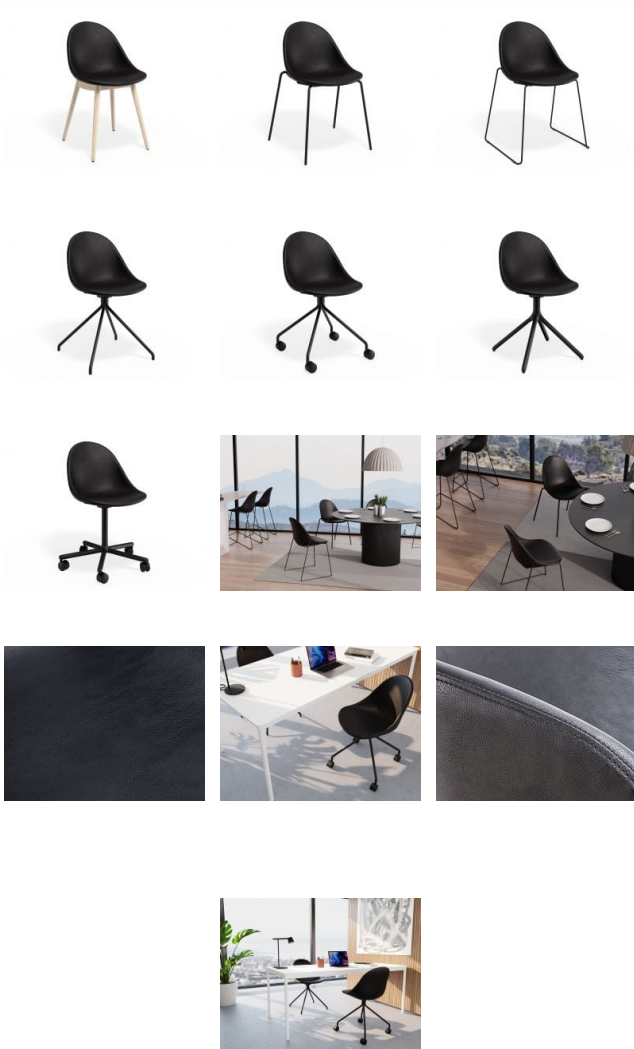

Pebble Chair Black Upholstered Vintage Seat

Product Specifications

4 Post (Steel) Dimensions	54cmW x 53cmD x 78cmH
Sled Base (Steel) Dimensions	54cmW x 54cmD x 78cmH
Swivel Base (Aluminium) Dimensions	45cmW x 54cmD x 79cmH
Swivel Base Castors (Aluminium) Dimensions	49cmW x 54.5cmD x 78cmH
Pyramid Fixed Base (Steel) Dimensions	45cmW x 54cmD x 79cmH
Pyramid Fixed Base Castors (Steel) Dimensions	49cmW x 54.5cmD x 78cmH
Seat Dimensions	46cmH x 46cmW
Frame Colour	Black
Seat Material	PU Upholstery
Seat Colour	Vintage Black
Weight Rating	150kg SGS Rated
Assembly Required	Basic Assembly

Manufacturer
LEVEL
manufacturer

Available Options

Natural Beechwood Base
4 Post Base - Black
Sled Base - Black
Pyramid Fixed Base - Black
Pyramid Fixed Base with Castors - Black
Swivel Base - Black
Swivel Base with Castors - Black