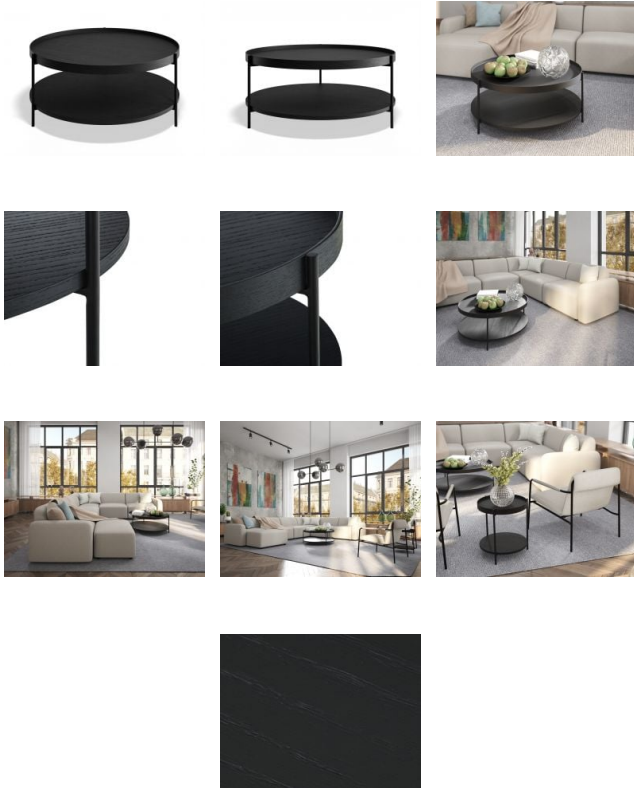

Layer Coffee Table - Black

Product Specifications

Diameter	87cm
Overall Height to top of rim	39cm
Ground to first layer height	12cm
First layer to second layer	22cm
Material	Black Stained American Ash Veneer / Matt Black Powdercoated Steel
Manufacturer	Bent Design
Assembly	Basic