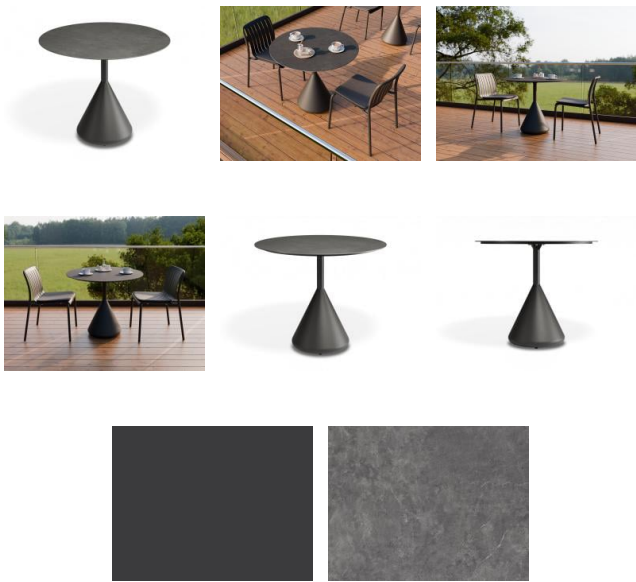

# Kora Cafe Table 90cm Dia - Outdoor - Charcoal - Basalt Ceramic Top

## Product Specifications

Length	90cm
Width	90cm
Table Height	73.5
Weight	29kg (Ceramic weight inside base)
Frame Colour	Matt Charcoal
Material	Aluminum
Table Top Material	Basalt Ceramic
Made by	Bent Design Studio