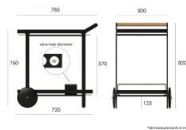

Imola Outdoor Bar Cart - Sage Green

Product Specifications

Width	78.5cm
Depth	50cm
Height	82cm
Timber Handle	FSC Certified Teak
Frame	Aluminium powdercoated
Color	Matt Green
Wheels	Rubber Edged

Manufacturer
LEVEL
manufacturer