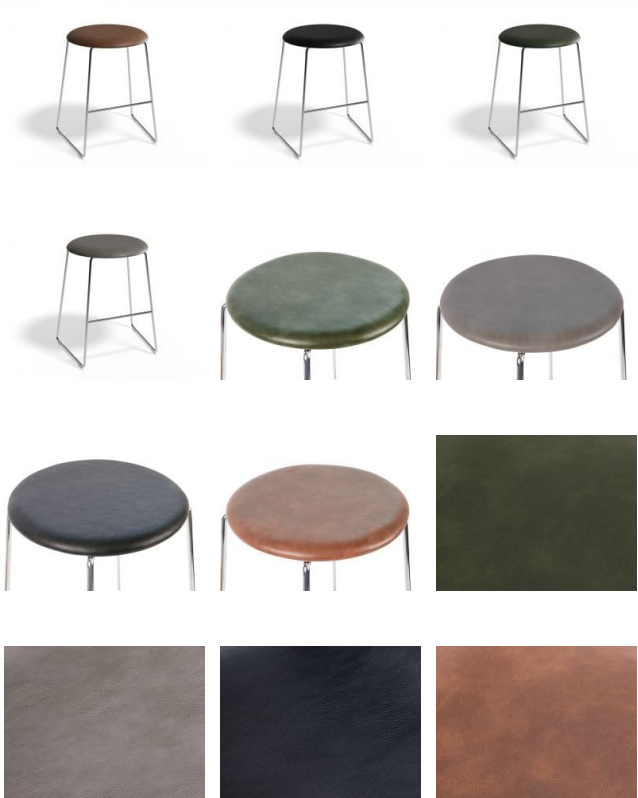

Hugo Low Stool - Chrome - Vintage PU Seat

Product Specifications

| | |
|--------------------------|--------------------------|
| Seat Size: | 31cm W x 3cm H x 31cm D |
| Frame Size: | 35cm W x 49cm H x 31cm D |
| Frame Colour & Material: | Chrome |
| Seat Colour & Material: | PU Covered Round Seat |

Manufacturer
BENT DESIGN
manufacturer

Available Options

| |
|------------------------------------|
| 46cm Round / Vintage Tan PU Seat |
| 46cm Round / Vintage Green PU Seat |
| 46cm Round / Vintage Grey PU Seat |
| 46cm Round / Vintage Black PU Seat |