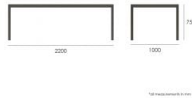

# Halki Table - Outdoor - 220cm X 100cm - White

## Product Specifications

Length/Width/Height:	220cm/100cm/75cm
Frame Material:	Powdercoated Aluminum
Frame Colour:	Matt White
Assembly:	Required
Manufacturer:	Bent Design Studio

**Manufacturer**  
BENT DESIGN  
manufacturer