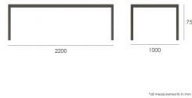

Halki Table - Outdoor - 220cm X 100cm - White

Product Specifications

Length/Width/Height:	220cm/100cm/75cm
Frame Material:	Powdercoated Aluminum
Frame Colour:	Matt White
Assembly:	Required
Manufacturer:	Bent Design Studio