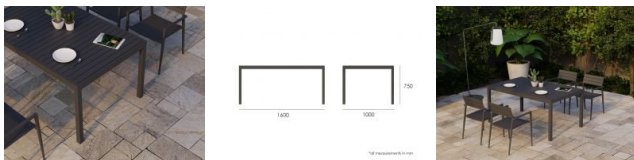

# Halki Table - Outdoor - 160cm X 90cm - Charcoal

## Product Specifications

Length	160cm
Width	90cm
Height	75cm
Frame	Powdercoated Aluminum
Colour	Charcoal
Suitable	In/Outdoor
Use	Residential/Commercial
Assembly:	Required
Designer	Bent Design Studio

**Manufacturer**  
BENT DESIGN