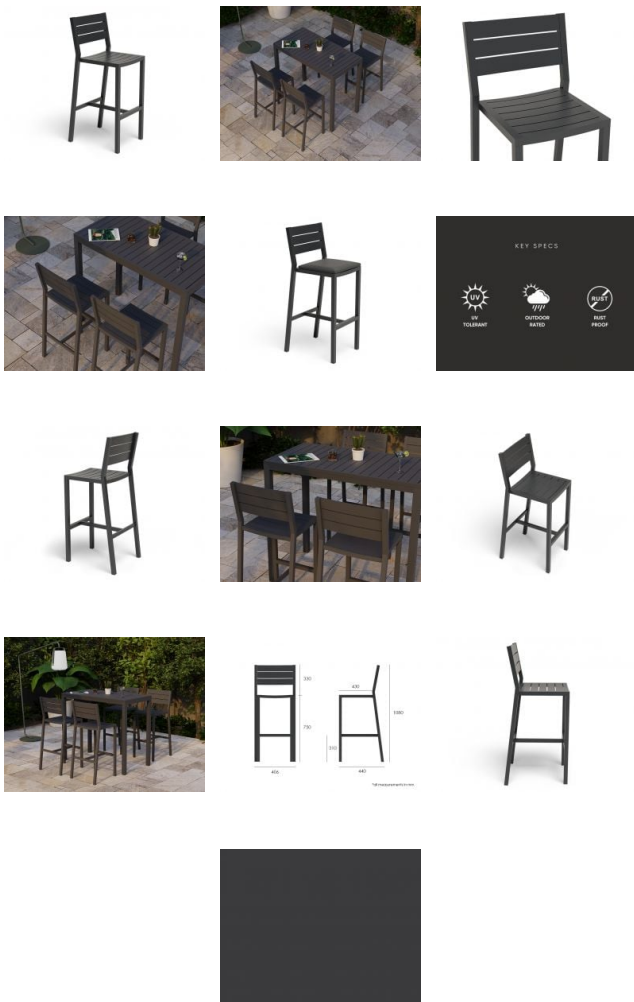

# Halki Stool With Backrest - Charcoal

## Product Specifications

Seat Height	75cm H
Seat Size	40cm W x 43cm D
Overall Height	108cm
Footrest Height	31cm
Frame Colour & Material	Matt Charcoal Aluminium Powdercoated
Foot Protector	Nylon Slides
Designer	Bent Design Studio
Assembly	None

## Available Options

- No Cushion
- With Dark Grey Cushion