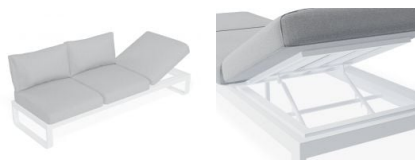

Fino Config E - Outdoor Modular Sofa In Matt White Aluminium With Light Grey Cushions

In this combo you get:

Product Specifications

Width/Height/Depth:	Each 3-seater measures W: 207cm H: 80cm (w/backrest) D: 70cm
Frame Colour:	Matt White
Frame Material:	Powdercoated Aluminium
Cushion Material:	Polyester Texteline Outdoor Fabric
Cushion Colour:	Light Grey
Seat Height:	42cm
Seat Cushion Width/Height/Depth:	W: 68cm H: 15cm D: 68cm
Back Cushion Width/Height/Depth:	W: 68cm H: 40cm D: 20cm
Assembly:	Some
Manufacturer:	Bent Design Studio