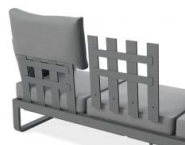

Manufacturer
LEVEL
manufacturer