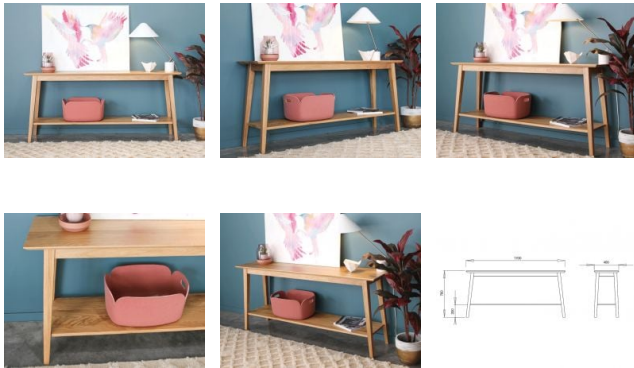

Copenhagen Console With Shelf

Product Specifications

Width	1700mm
Depth	400mm
Height	760mm
Shelf Height	200mm
Colour	Natural
Material	Solid European Oak
Designer	Bent Design Studio
Assembly	Basic Assembly Required