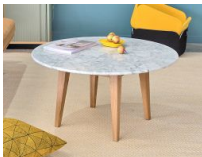

Copenhagen 80cm Coffee Table - Round Marble Top/Solid Oak Legs

Product Specifications

Width	80cm
Height	42cm
Top	Marble
Leg	Solid European Oak
Designer	Bent Design Studio

Manufacturer
BENT DESIGN
manufacturer